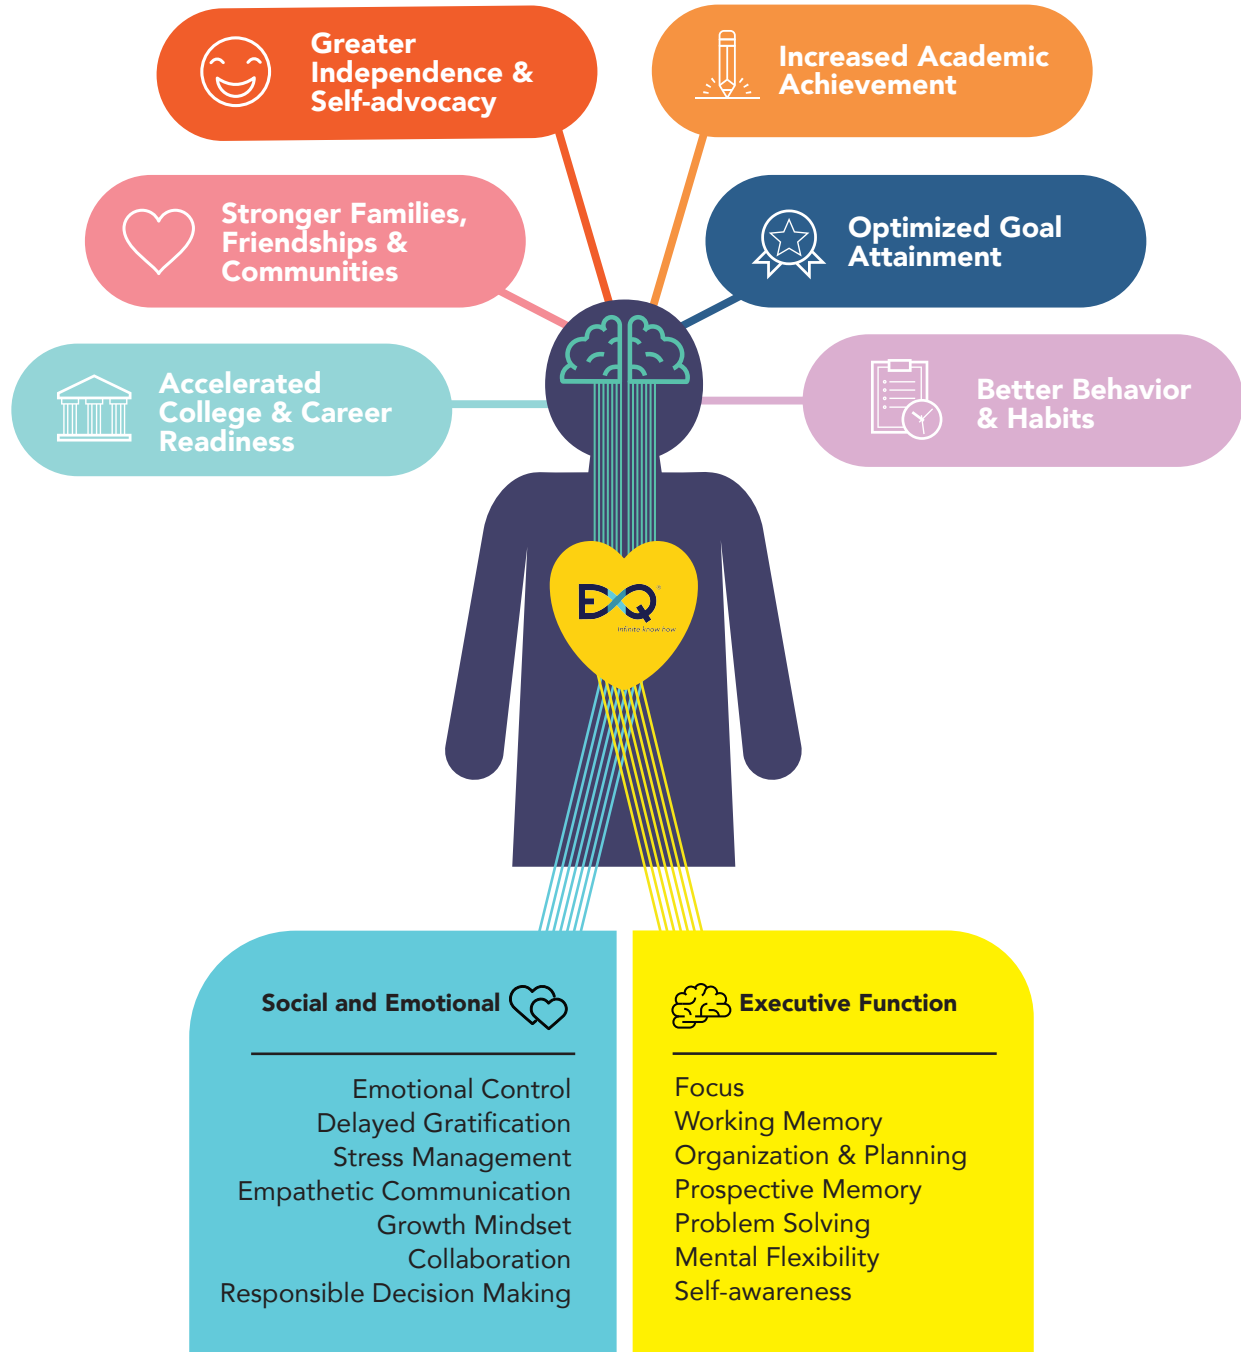

INVEST IN EXECUTIVE FUNCTION TRAINING for EMPOWERED LIFE OUTCOMES!

*Infinite know how
for school*

www.ExQInfiniteKnowHow.com

Sales Info & Inquiries:
770.818.META
Sucheta@ExQInfiniteKnowHow.com