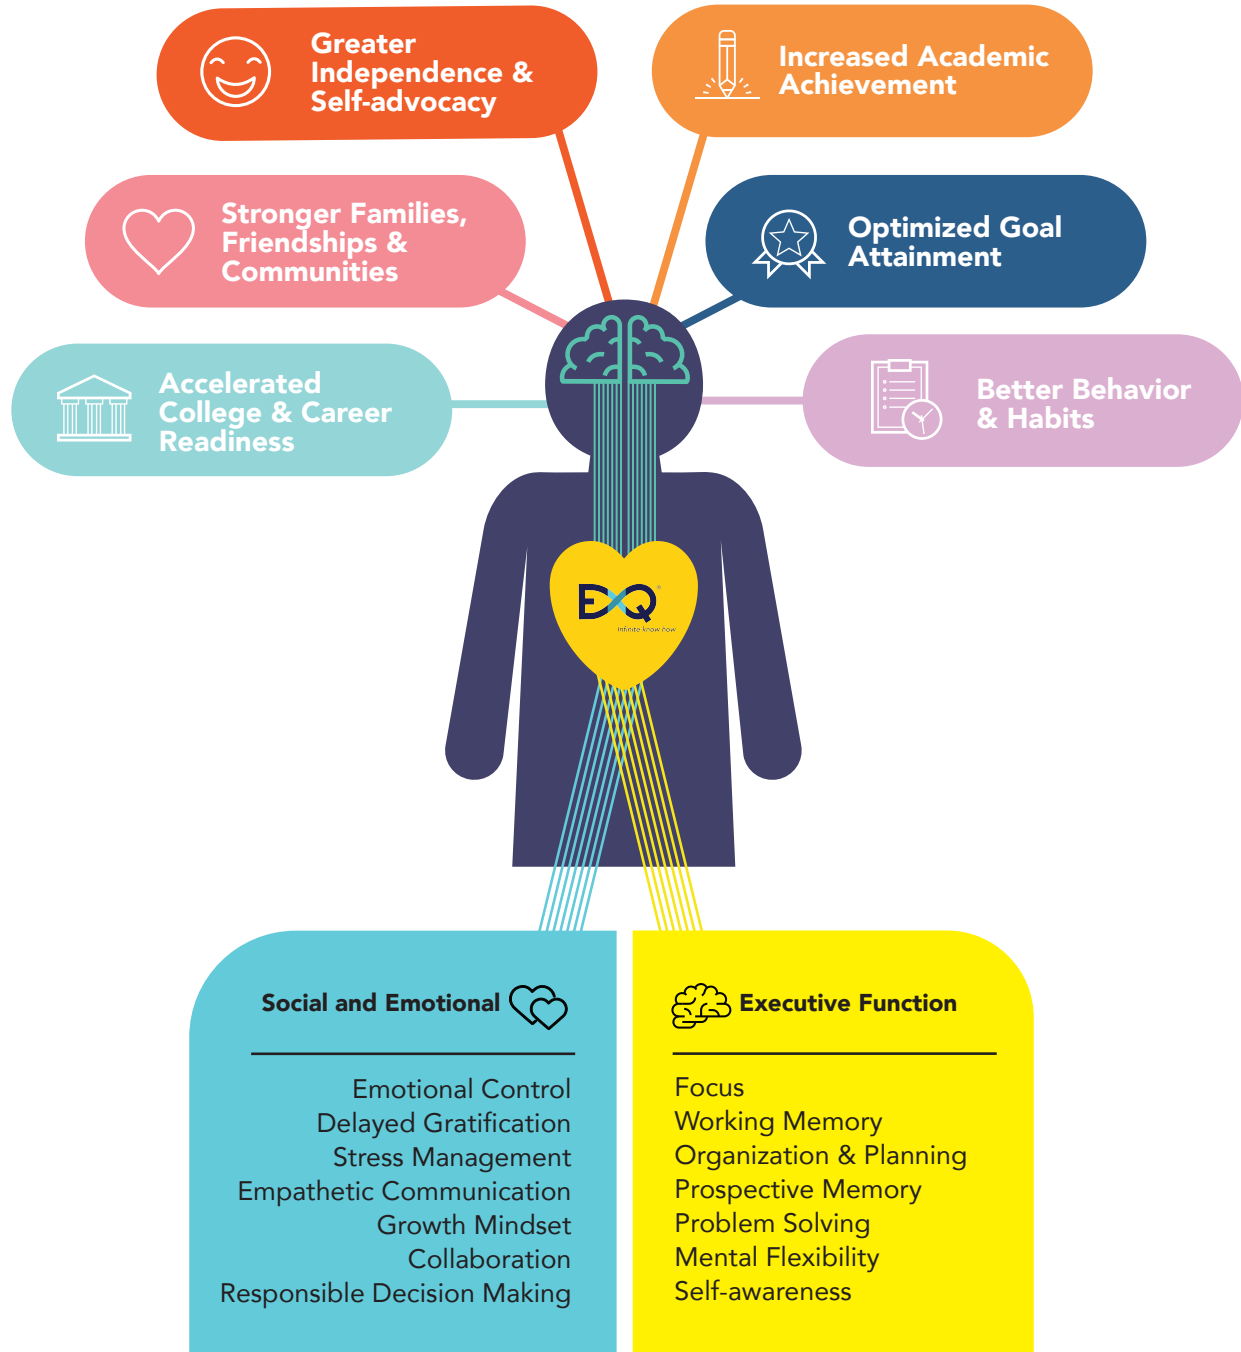

INVEST IN EXECUTIVE FUNCTION TRAINING for EMPOWERED LIFE OUTCOMES!

Infinite know how
for school

www.ExQInfiniteKnowHow.com

Sales Info & Inquiries:

770.818.META
404.775.7271

Sucheta@ExQInfiniteKnowHow.com
Meredith@ExQInfiniteKnowHow.com